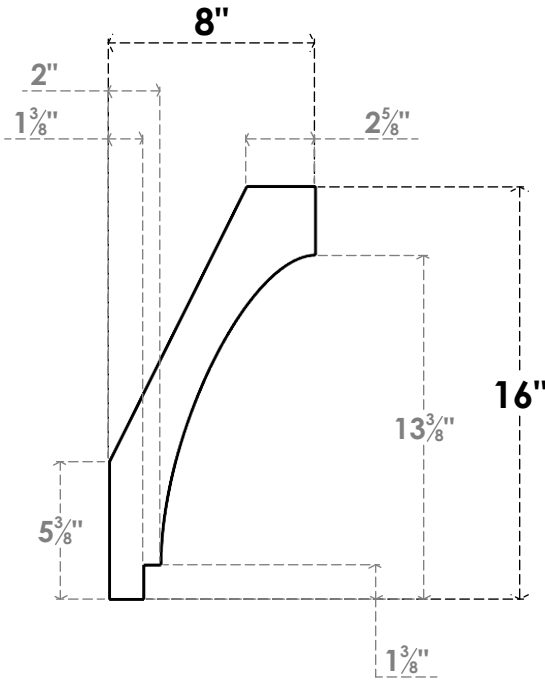

ITEM NUMBER: BRCPC035X08000X16000IMP

3 1/2"W X 8"D X 16"H IMPERIAL ARCHITECTURAL GRADE PVC CLOSED KNEE BRACE

SIDE PROFILE

FRONT PROFILE

ISOMETRIC

EKENA MILLWORK
2300 WEST MAIN ST.
CLARKSVILLE, TX 75426
TOLL FREE: 866-607-0453
WWW.EKENAMILLWORK.COM

NOTES

1. INSTALLATION TO BE COMPLETED IN ACCORDANCE WITH MANUFACTURER'S SPECIFICATIONS.
2. DRAWING MAY NOT BE TO SCALE
3. THIS DRAWING IS INTENDED FOR DESIGN AND PLANNING PURPOSES ONLY.
4. ALL INFORMATION CONTAINED HEREIN WAS CURRENT AT THE TIME OF DEVELOPMENT BUT MUST BE REVIEWED AND APPROVED BY THE PRODUCT MANUFACTURER TO BE CONSIDERED ACCURATE.
5. ARCHITECTURAL GRADE PVC PRODUCTS ARE MADE FROM EXPANDED CELLULAR PVC AND COME NATURALLY WHITE BUT MAY BE PAINTED