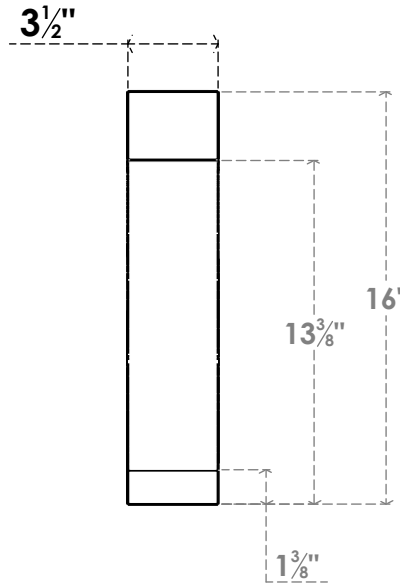

ITEM NUMBER: BRCPC035X08000X16000IMP

3 1/2"W X 8"D X 16"H IMPERIAL ARCHITECTURAL GRADE PVC CLOSED KNEE BRACE

SIDE PROFILE

FRONT PROFILE

ISOMETRIC

EKENA MILLWORK
2300 WEST MAIN ST.
CLARKSVILLE, TX 75426
TOLL FREE: 866-607-0453
WWW.EKENAMILLWORK.COM

NOTES

1. INSTALLATION TO BE COMPLETED IN ACCORDANCE WITH MANUFACTURER'S SPECIFICATIONS.
2. DRAWING MAY NOT BE TO SCALE
3. THIS DRAWING IS INTENDED FOR DESIGN AND PLANNING PURPOSES ONLY.
4. ALL INFORMATION CONTAINED HEREIN WAS CURRENT AT THE TIME OF DEVELOPMENT BUT MUST BE REVIEWED AND APPROVED BY THE PRODUCT MANUFACTURER TO BE CONSIDERED ACCURATE.
5. ARCHITECTURAL GRADE PVC PRODUCTS ARE MADE FROM EXPANDED CELLULAR PVC AND COME NATURALLY WHITE BUT MAY BE PAINTED